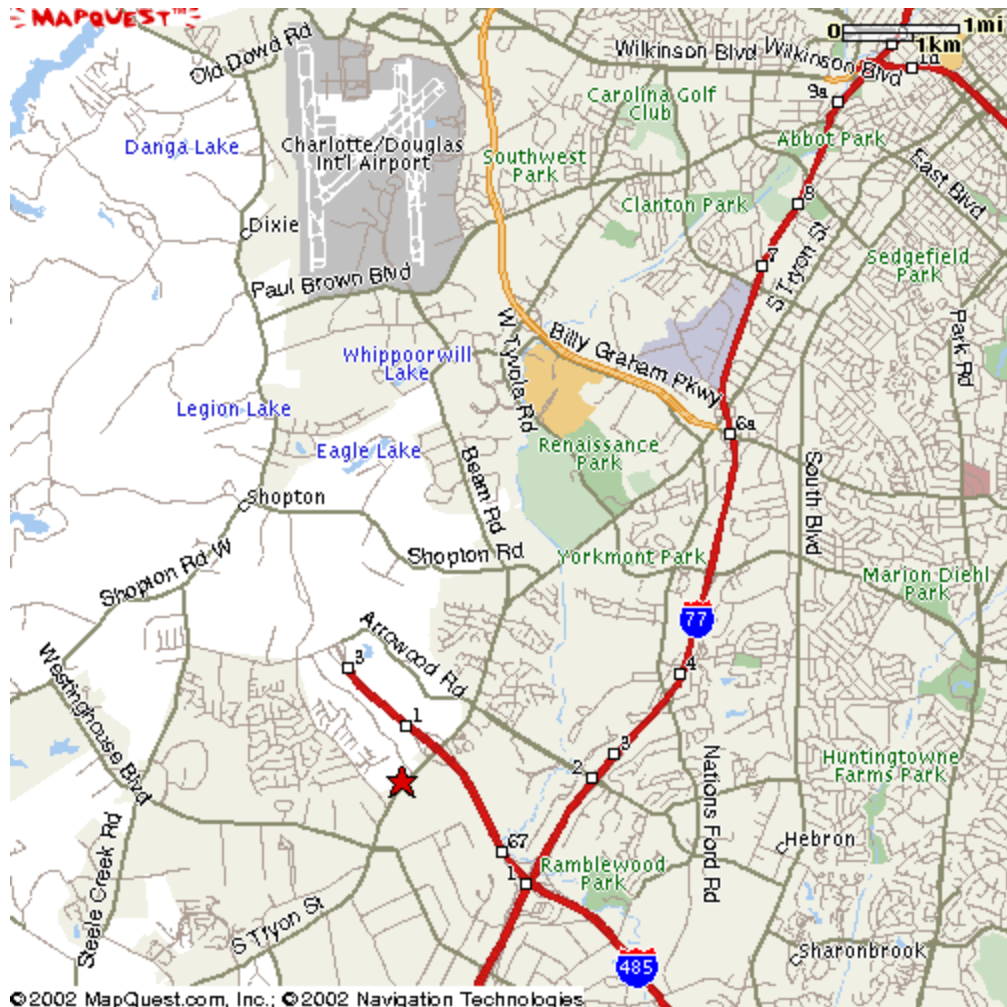

2101 Cambridge Beltway
Charlotte, NC
28273-3372, US

SEND TO PRINTER

[Back](#)

©2002 MapQuest.com, Inc.; ©2002 Navigation Technologies

[All rights reserved. Use Subject to License/Copyright](#)

This map is informational only. No representation is made or warranty given as to its content. User assumes all risk of use. MapQuest and its suppliers assume no responsibility for any loss or delay resulting from such use.